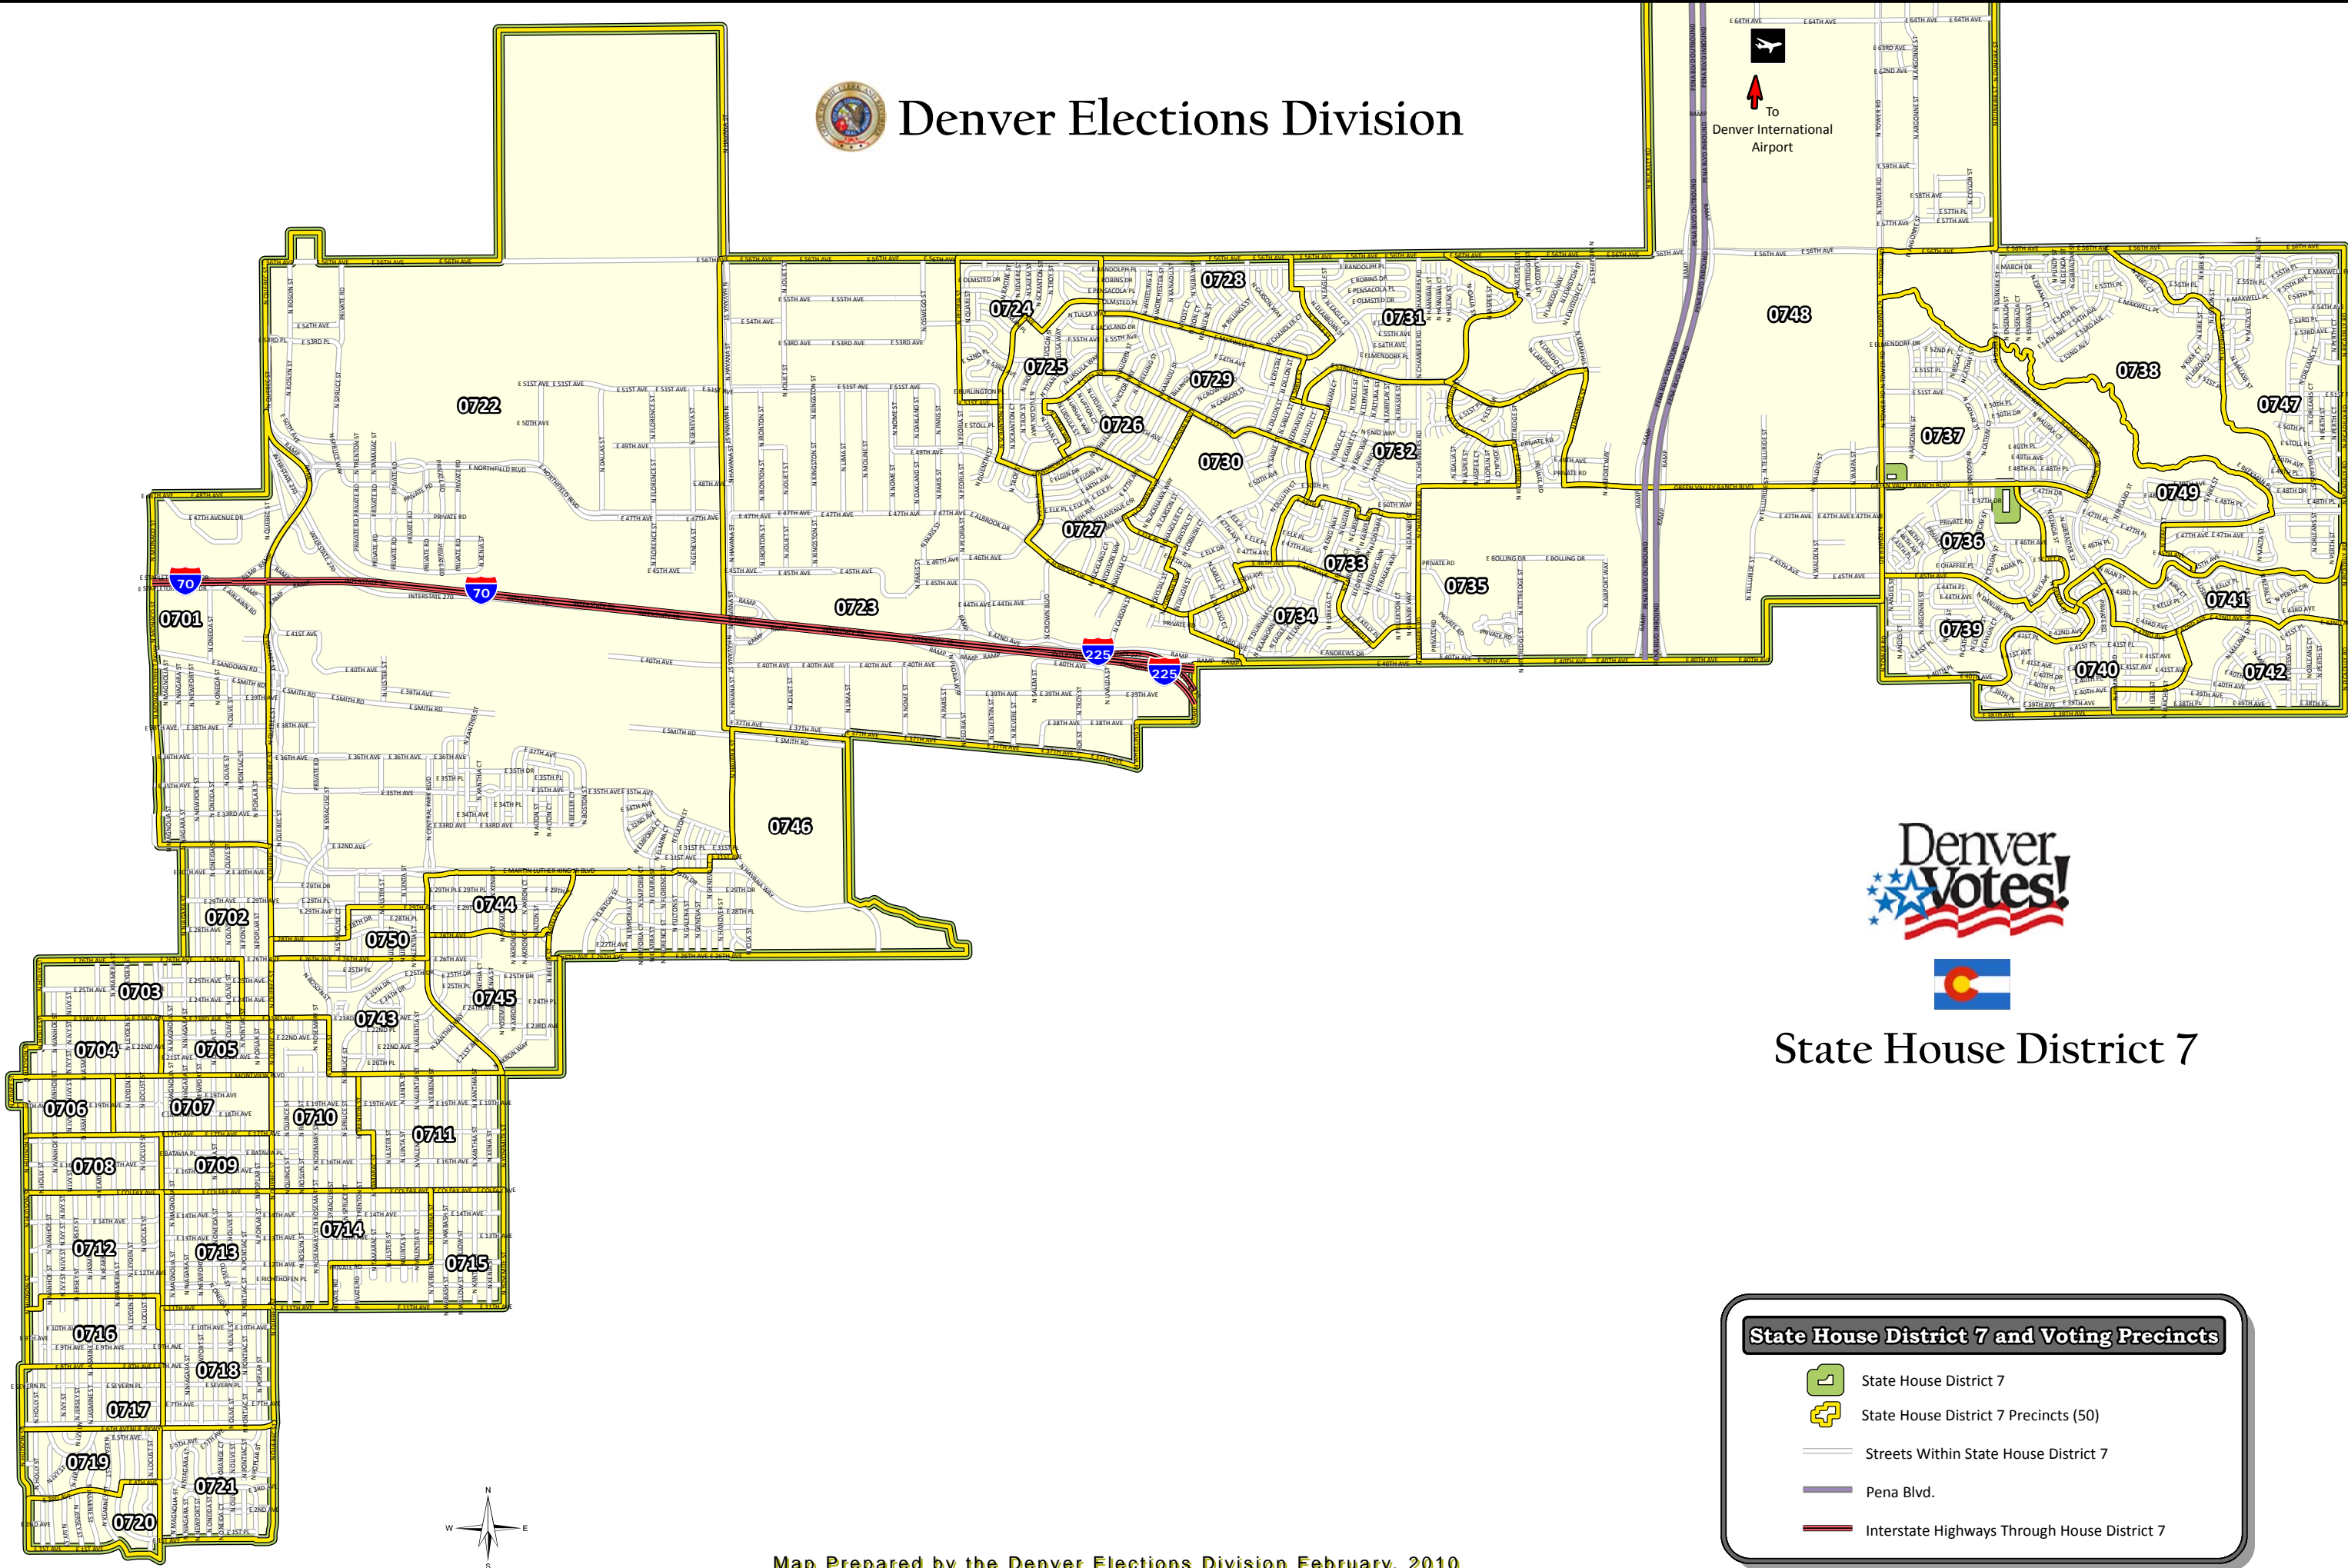

Denver Elections Division

State House District 7

State House District 7 and Voting Precincts

-  State House District 7
-  State House District 7 Precincts (50)
-  Streets Within State House District 7
-  Pena Blvd.
-  Interstate Highways Through House District 7