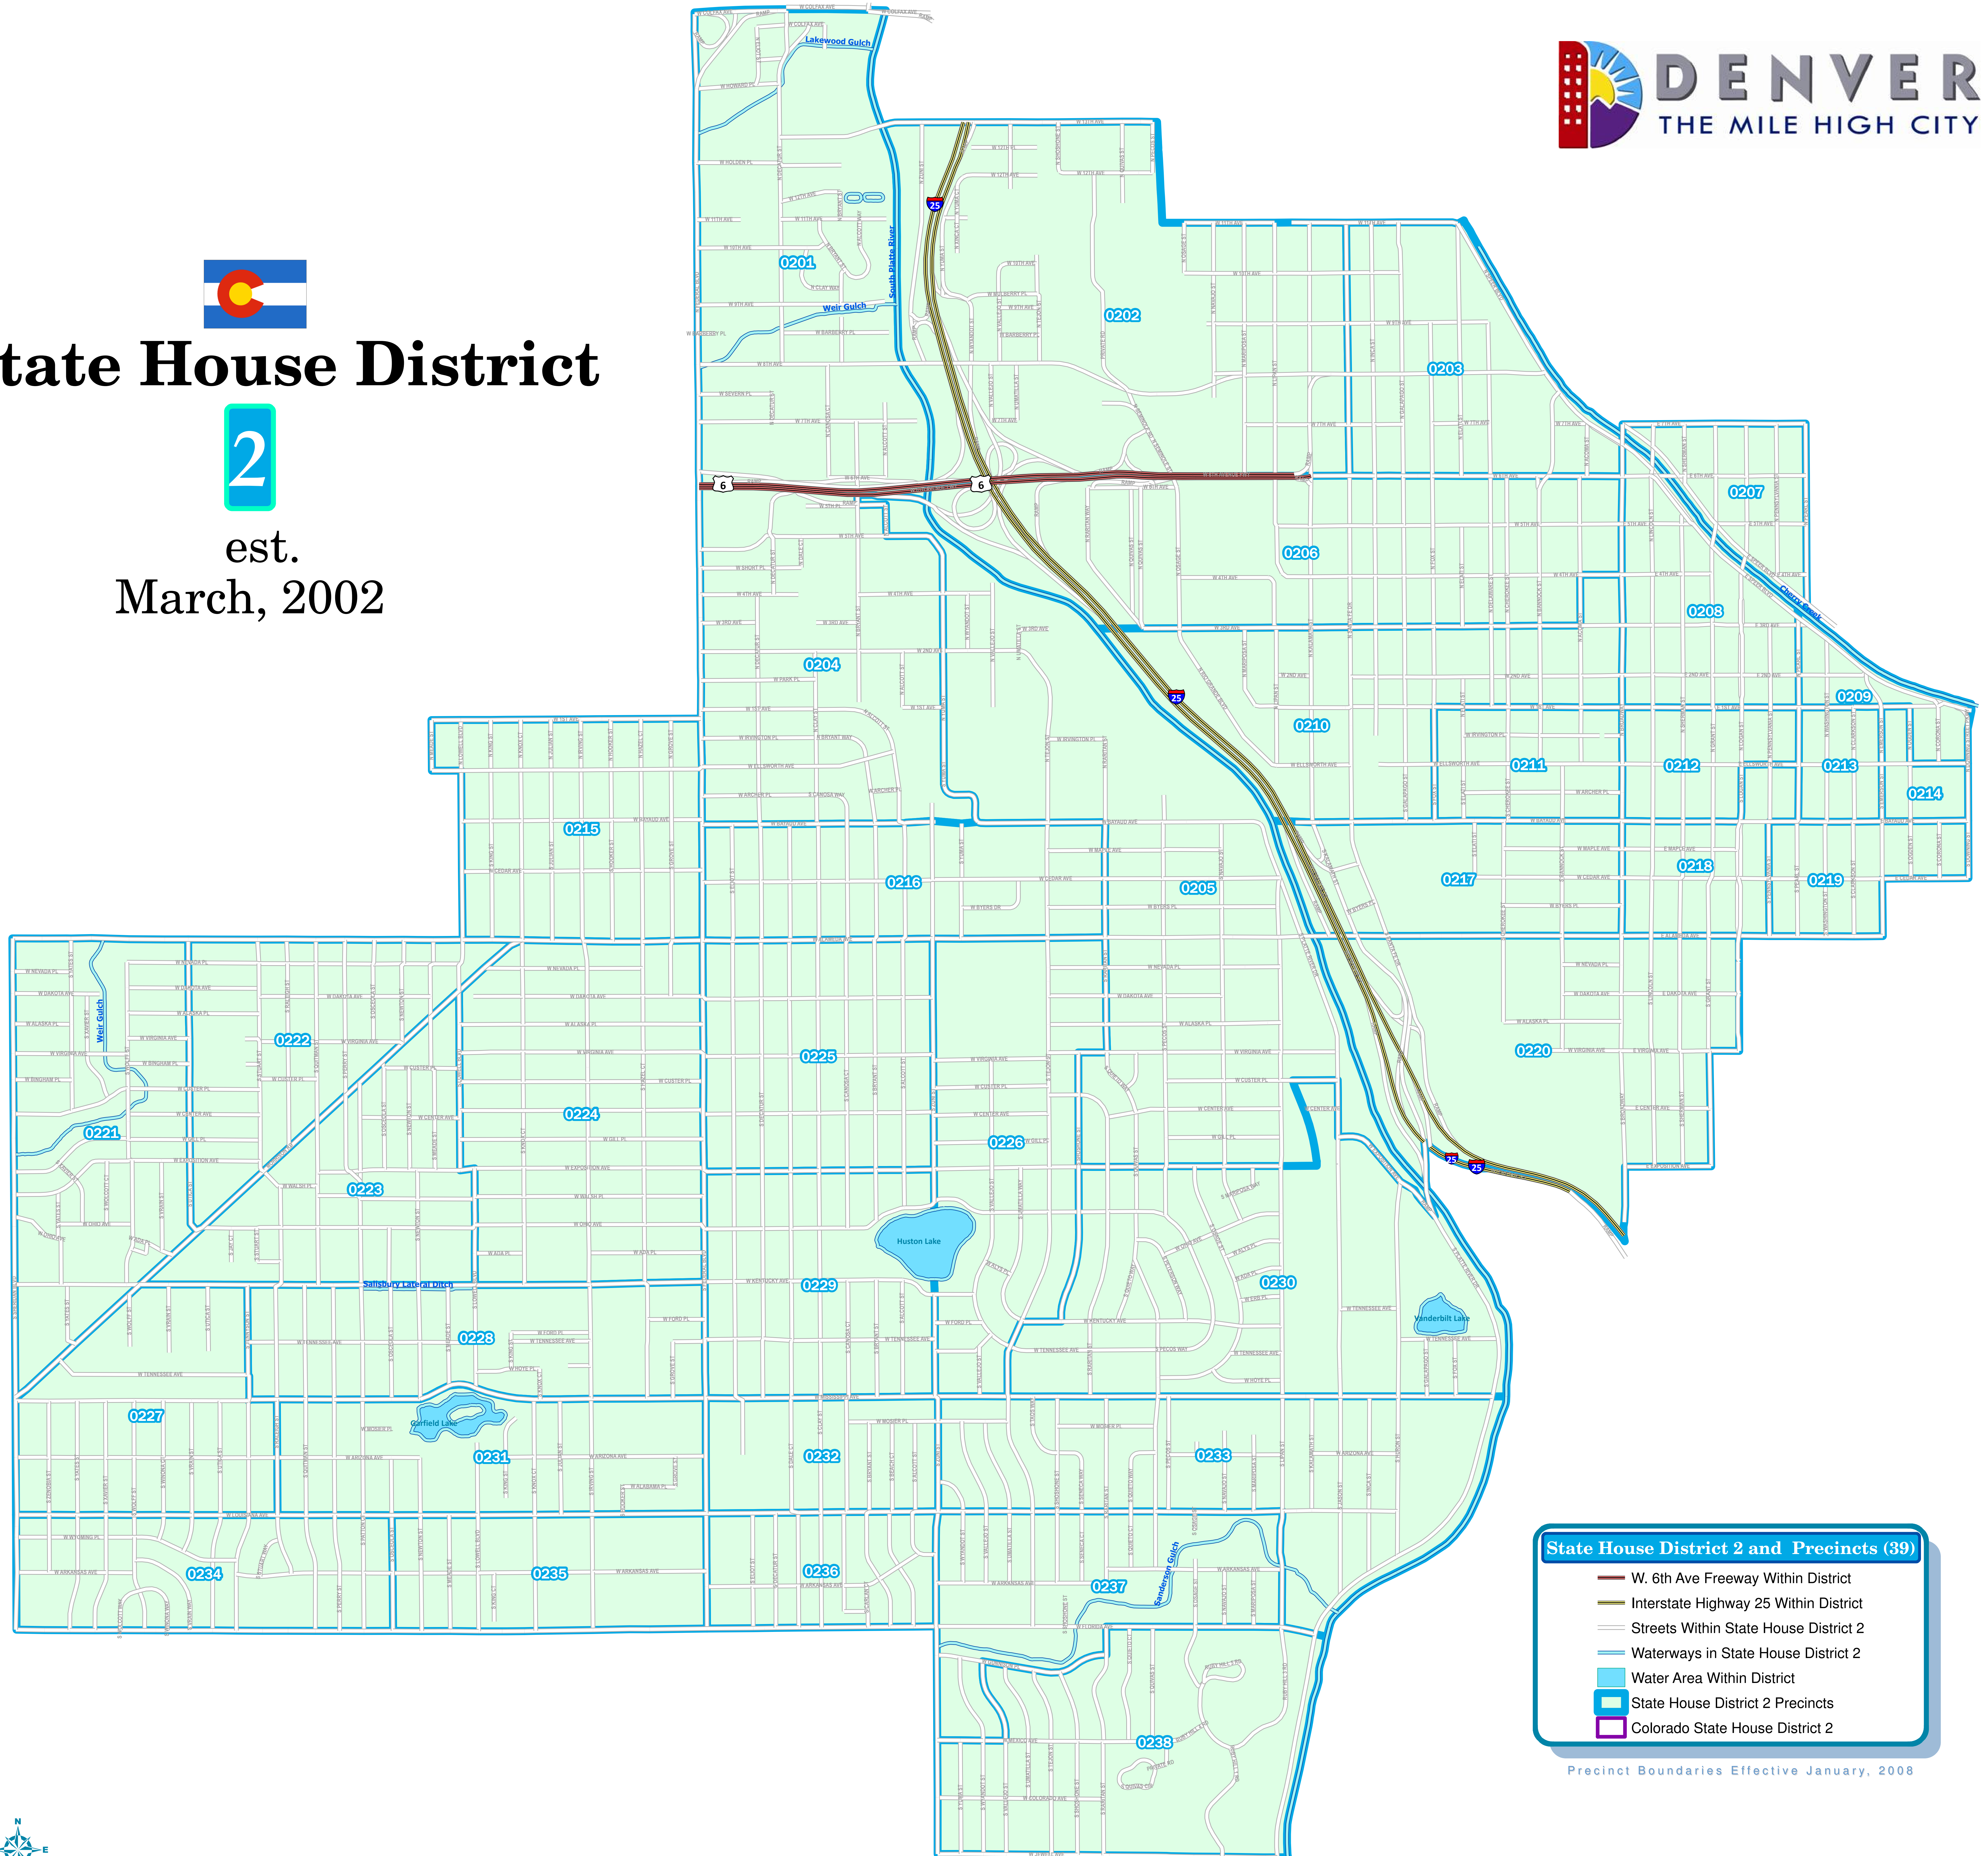

State House District

2

est.
March, 2002

State House District 2 and Precincts (39)

-  W. 6th Ave Freeway Within District
-  Interstate Highway 25 Within District
-  Streets Within State House District 2
-  Waterways in State House District 2
-  Water Area Within District
-  State House District 2 Precincts
-  Colorado State House District 2

Precinct Boundaries Effective January, 2008