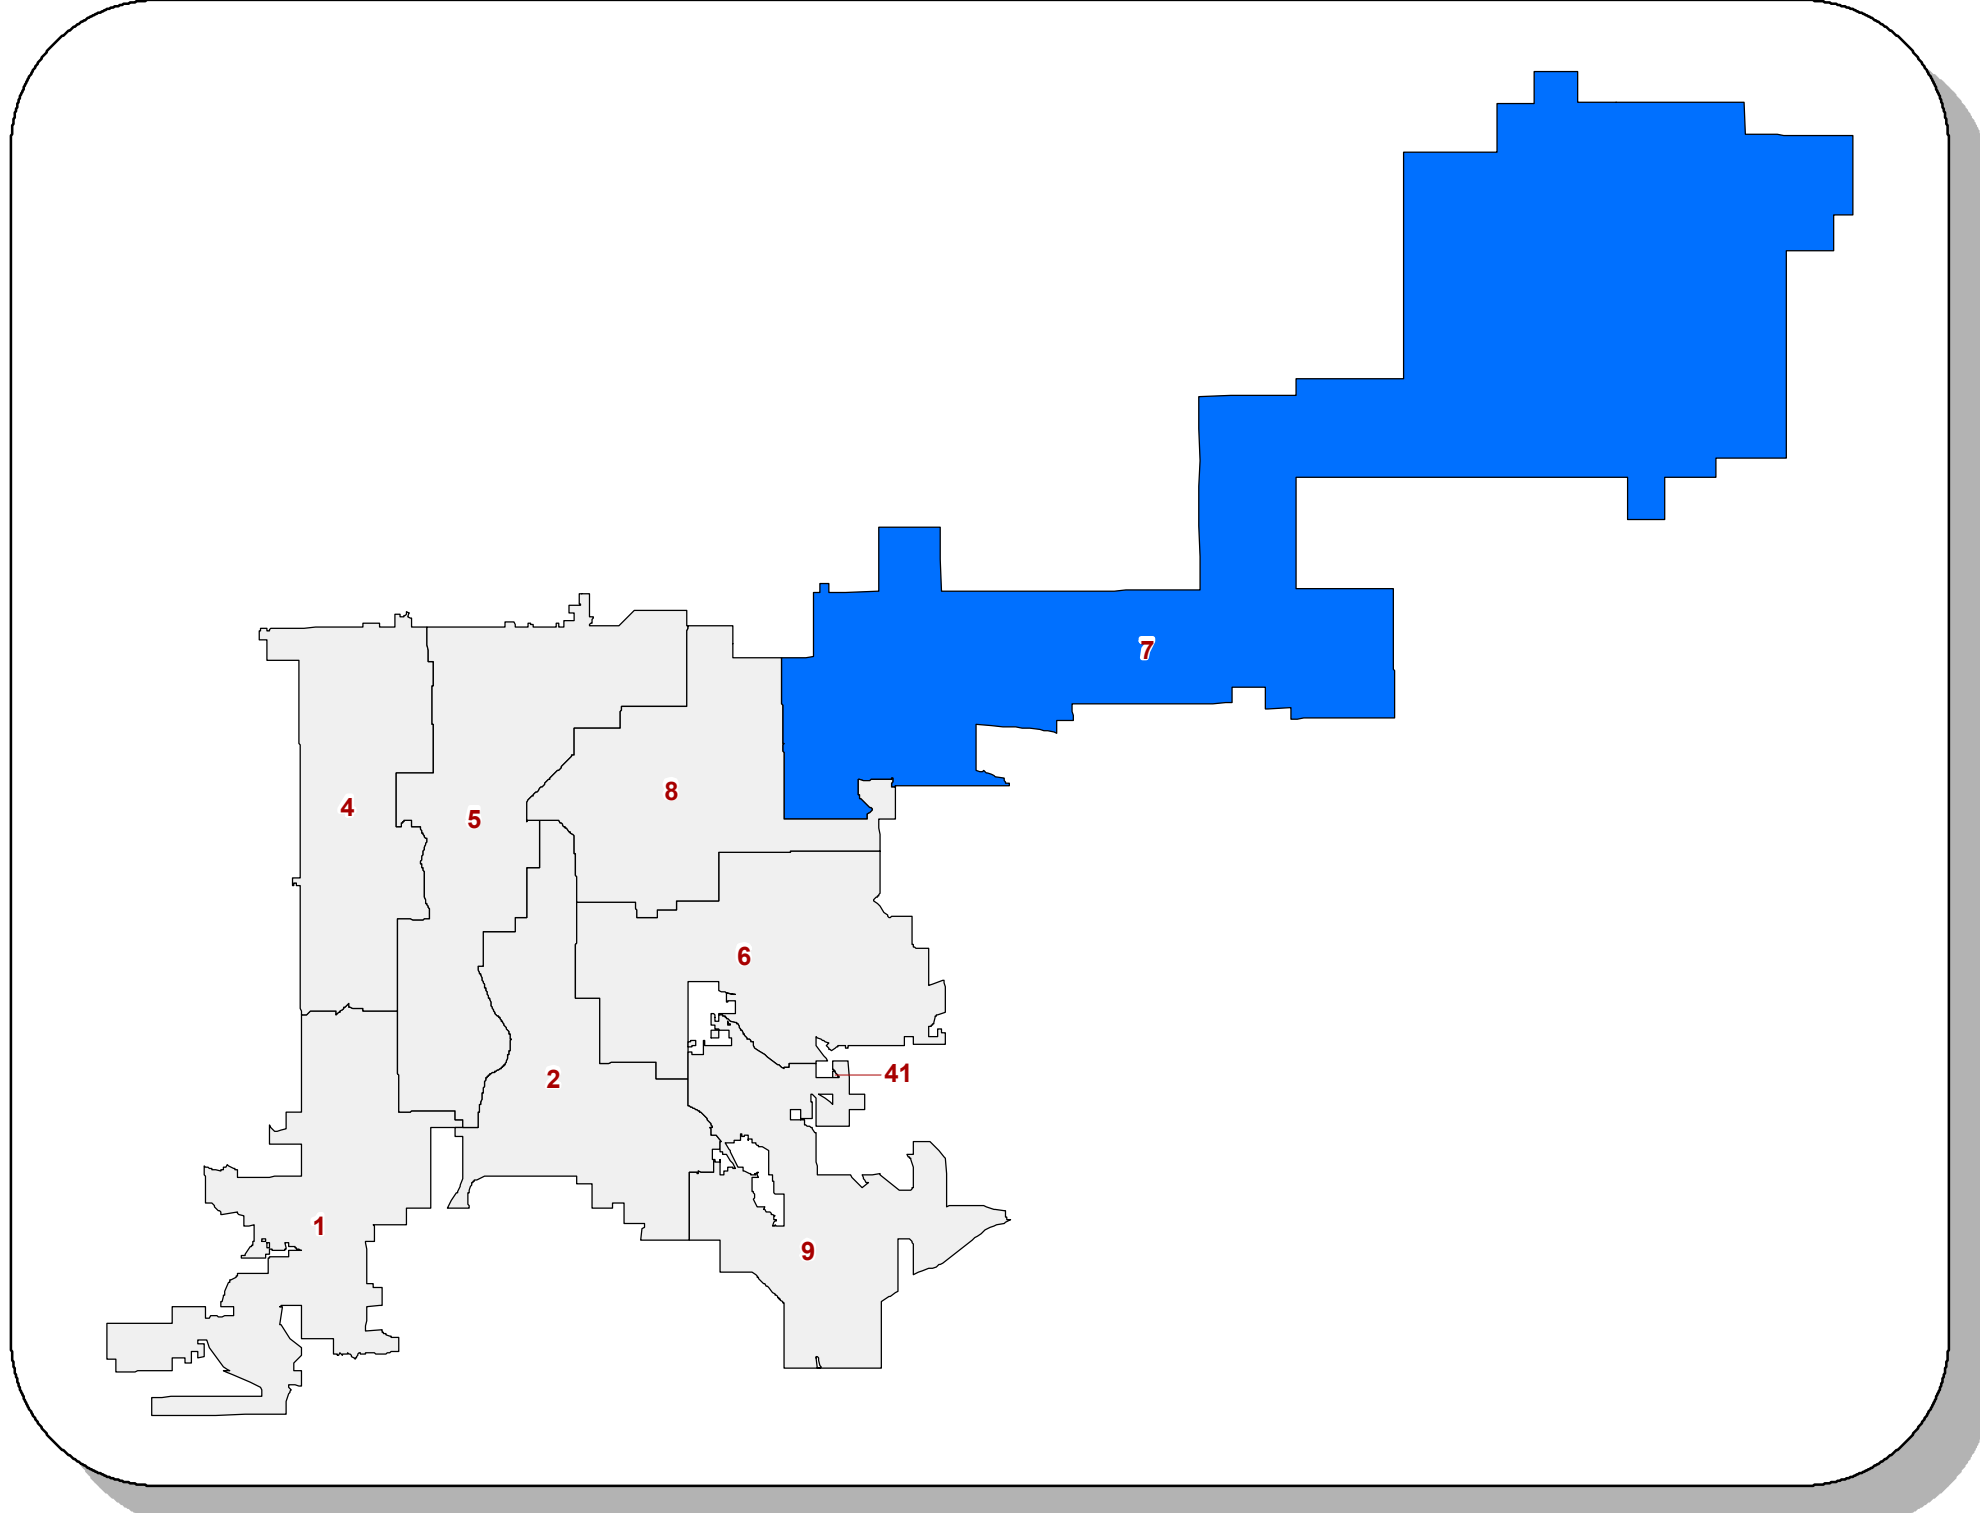

Denver Elections Division

SENATE DISTRICT

All in Senate District 33

SUB DISTRICTS

House District 7A

Precincts: 701-713

House District 7B

Precincts: 714-742

State House District 7

-  Precincts
-  Streets
-  Interstates

Map Prepared by the Denver Elections Division
January, 2012