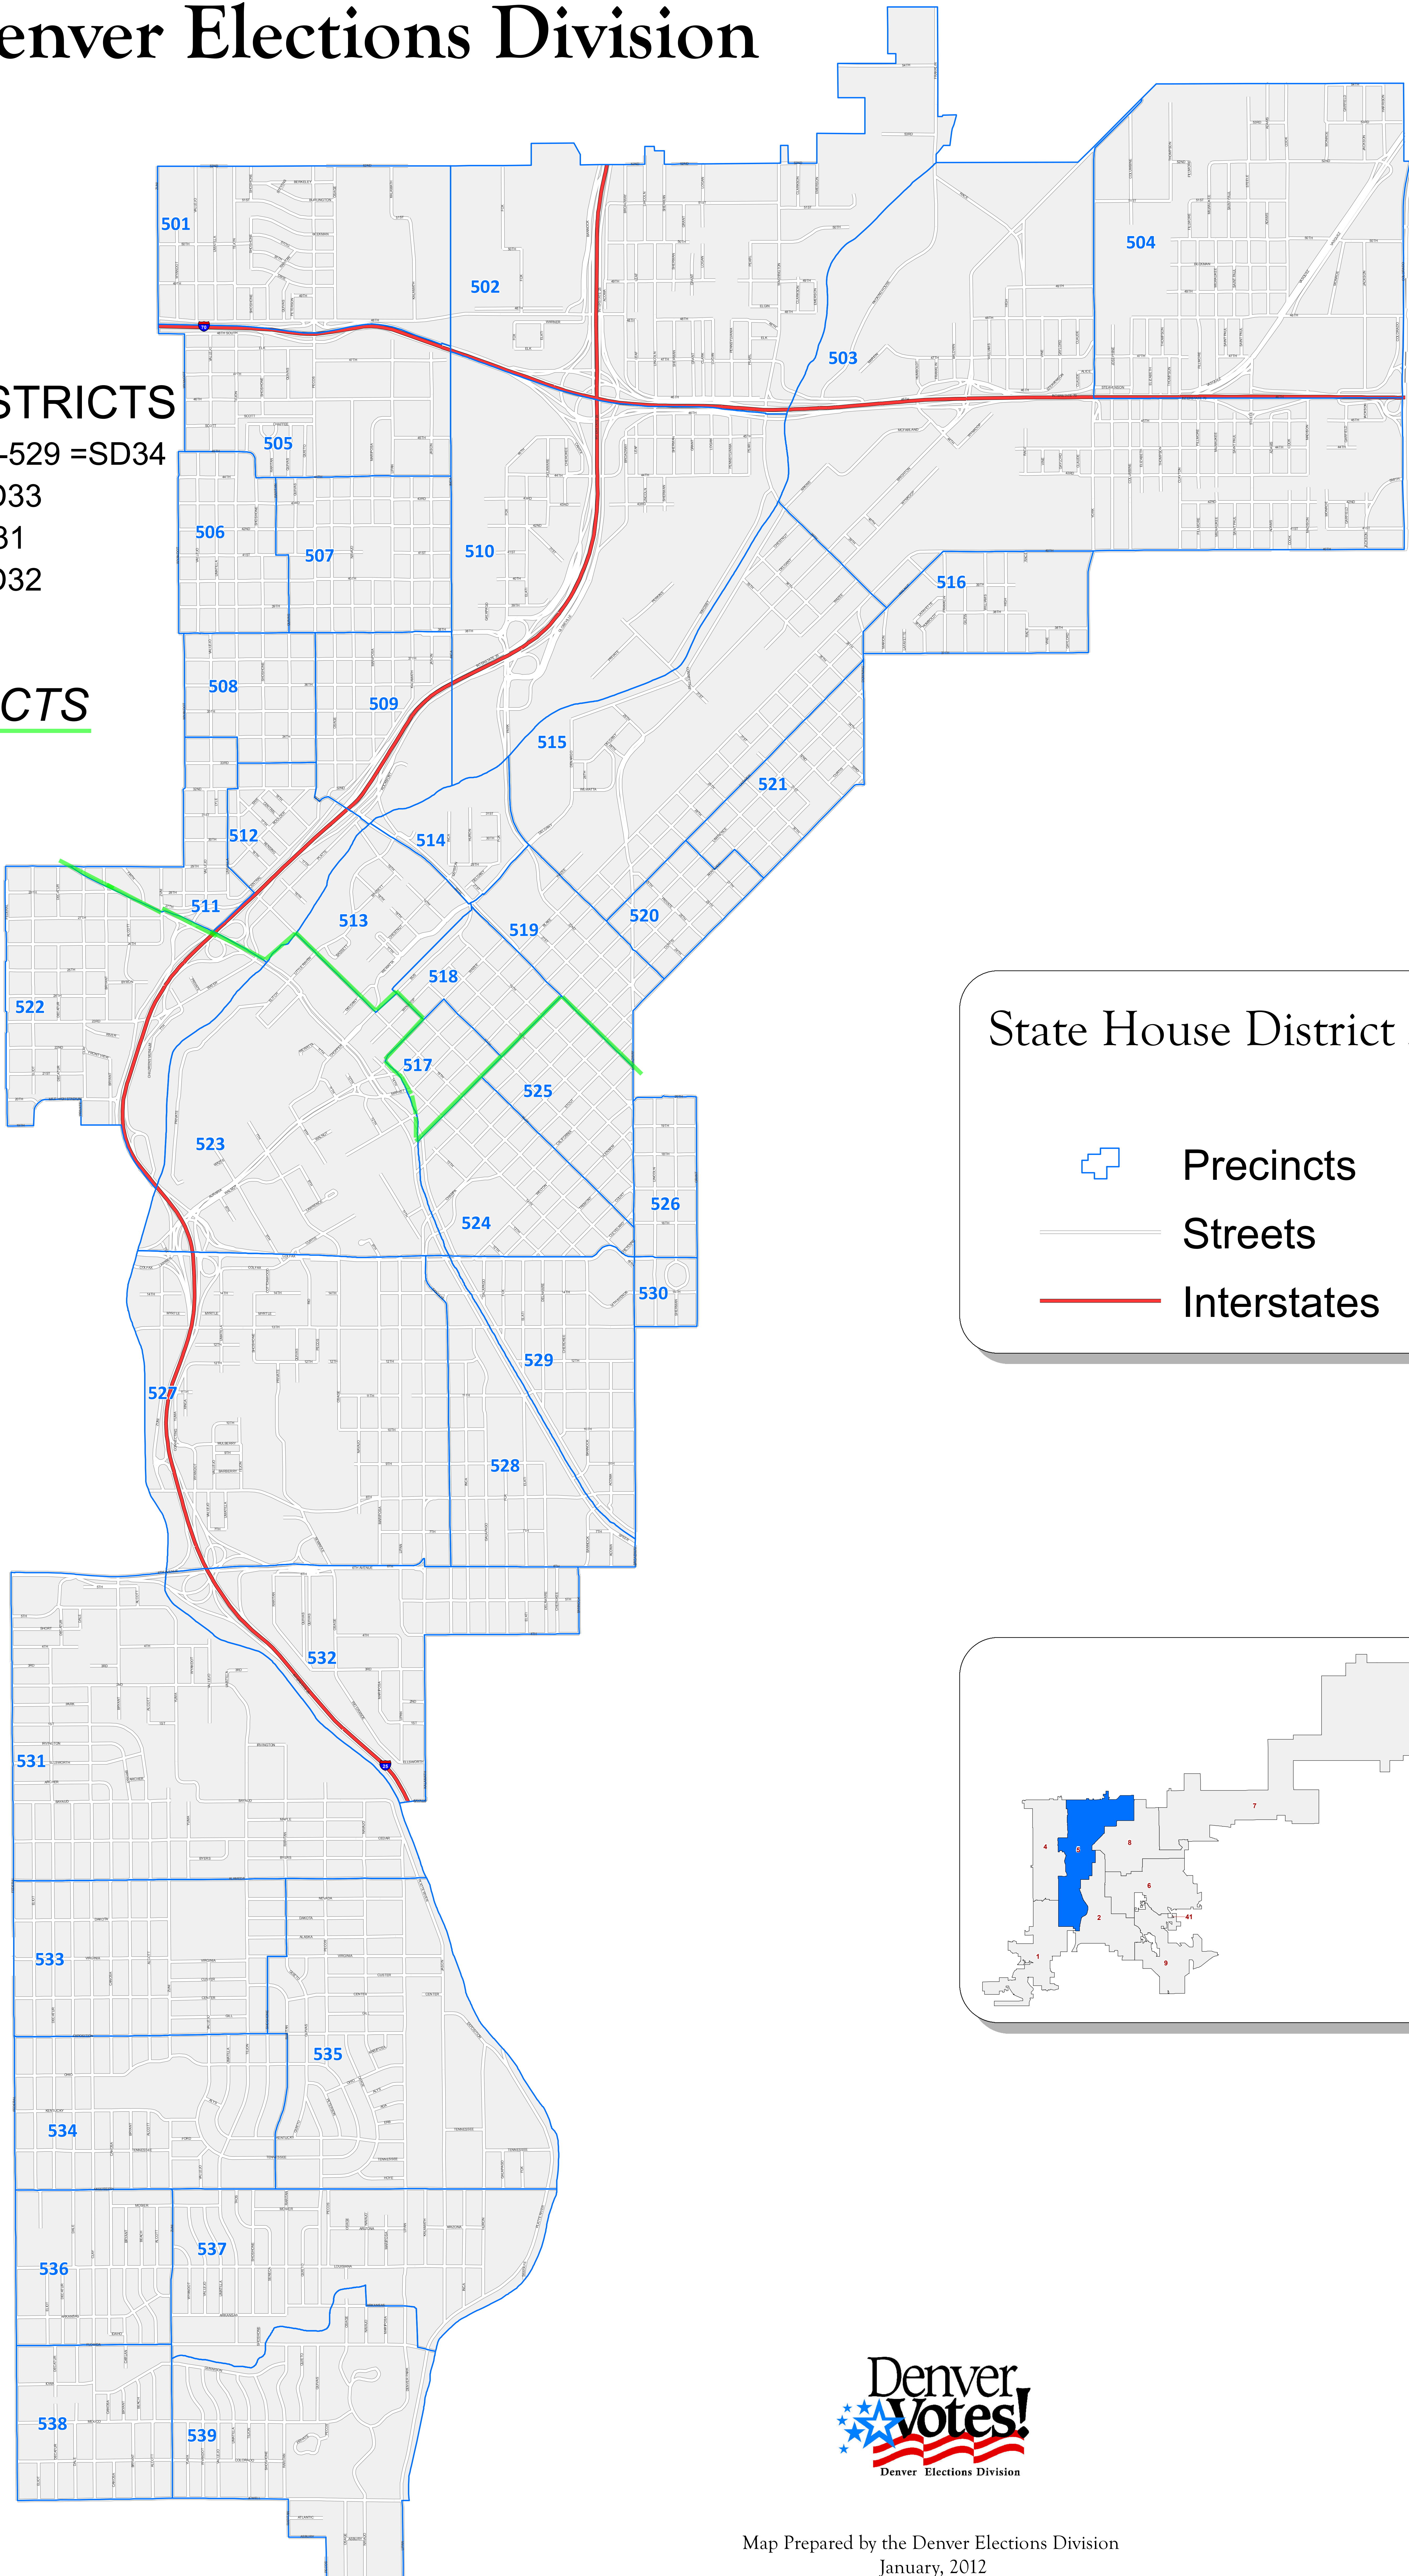

Denver Elections Division

SENATE DISTRICTS

Pcts 501-519; 522-529 = SD34
 Pcts 520-521 = SD33
 Pct 530-531 = SD31
 Pcts 532-539 = SD32

SDs revised 2/21/12

SUB DISTRICTS

House District 5A
 Precincts: 501-521

House District 5B
 Precincts: 522-539

State House District 5

-  Precincts
-  Streets
-  Interstates