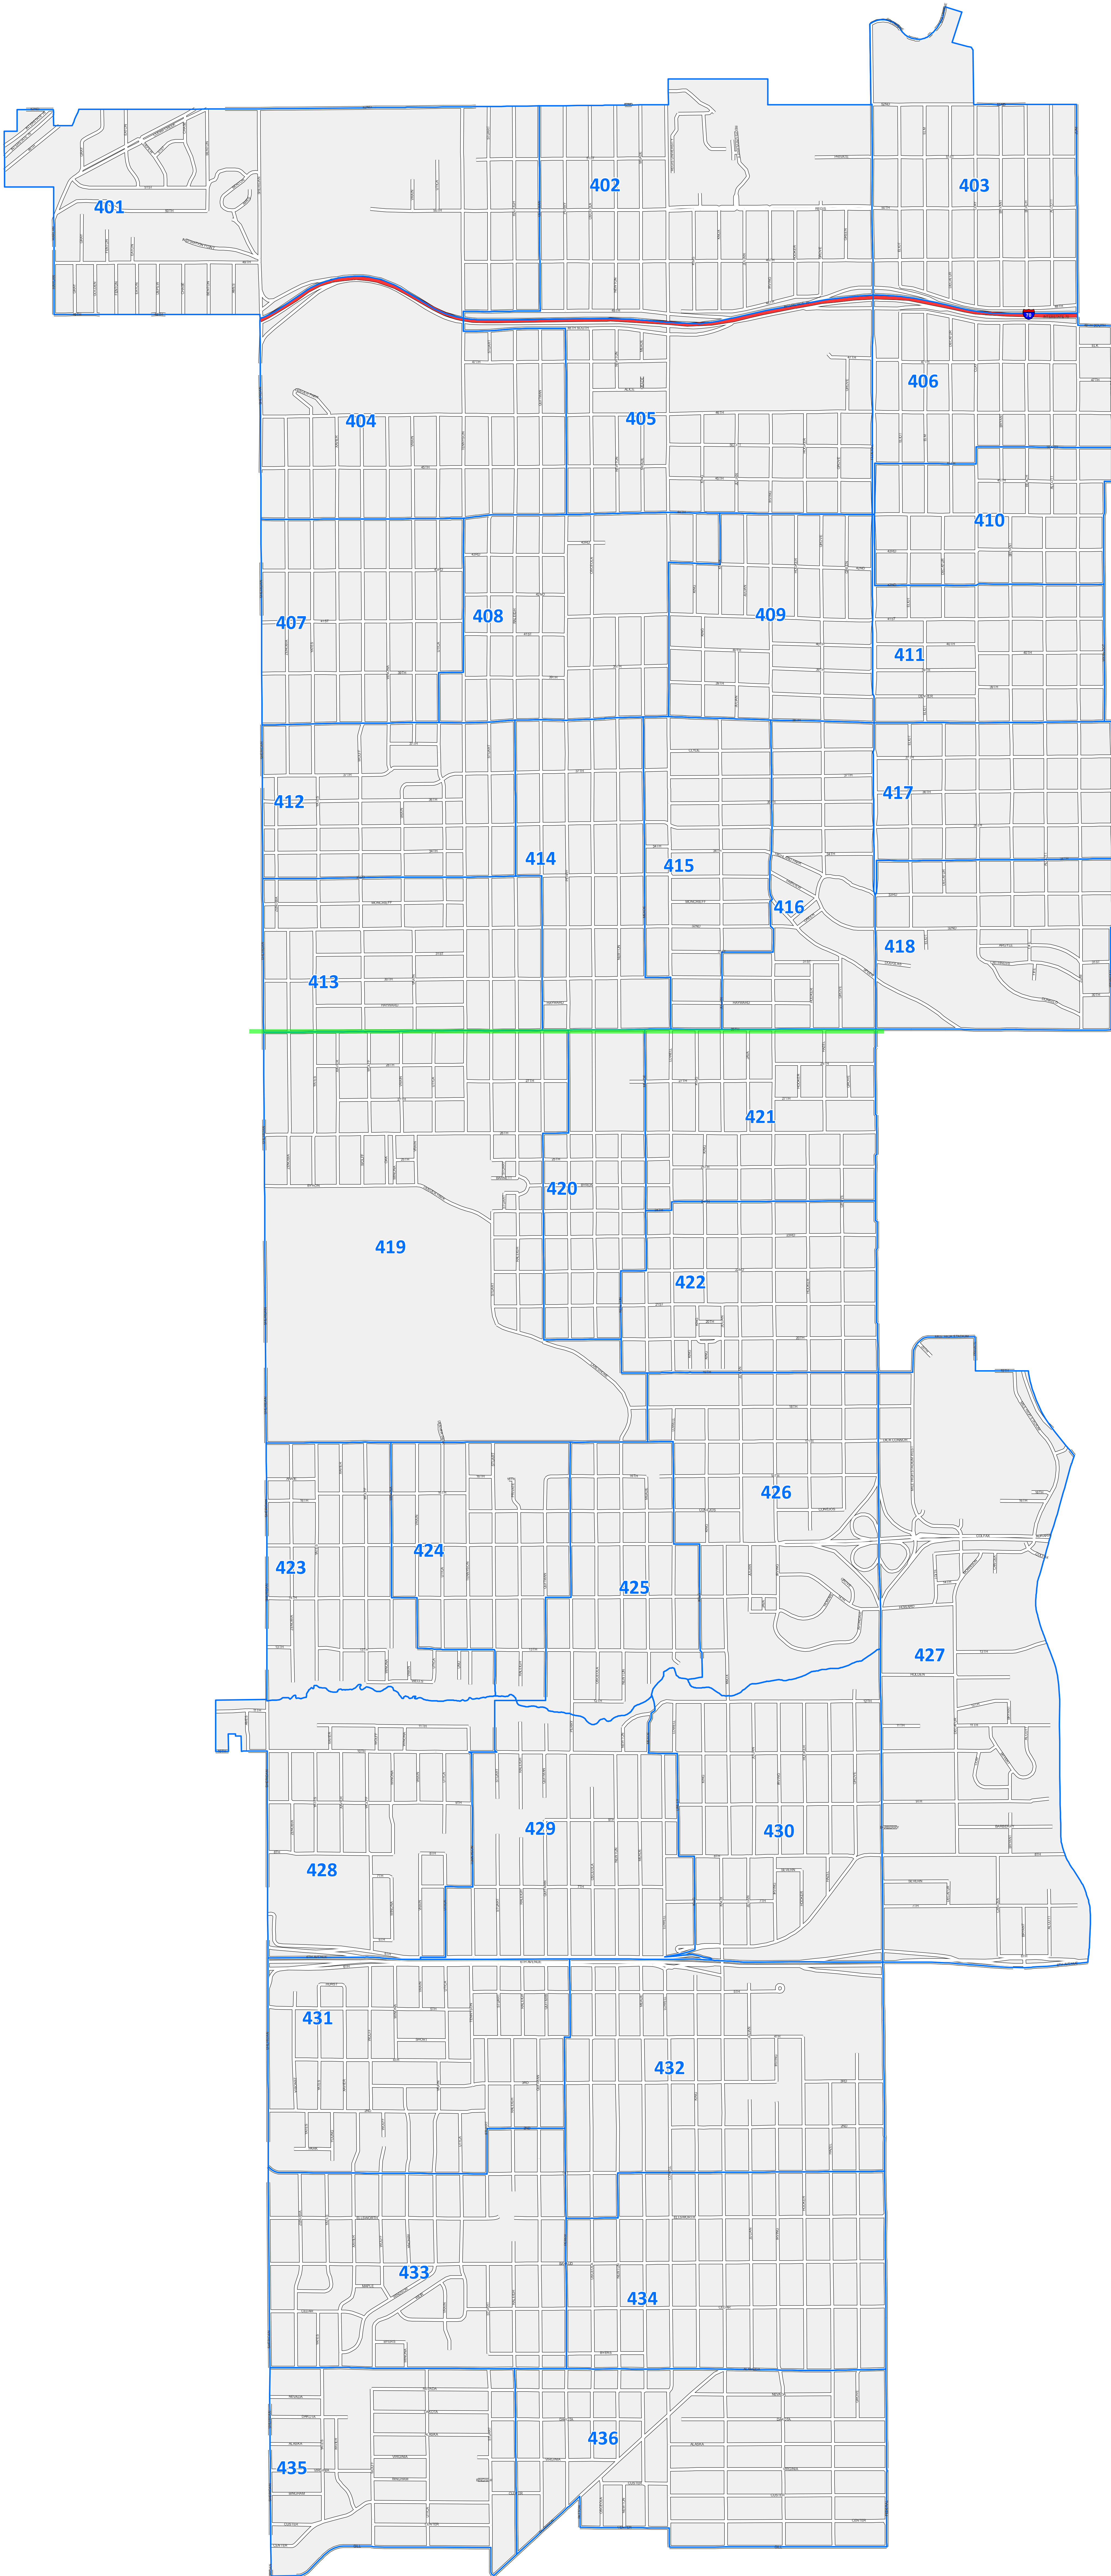

# Denver Elections Division

State House District 4

-  Precincts
-  Streets
-  Interstates

SENATE DISTRICT  
All in Senate District 34

## SUB DISTRICTS

House District 4A  
Precincts: 401-418

House District 4B  
Precincts: 419-436