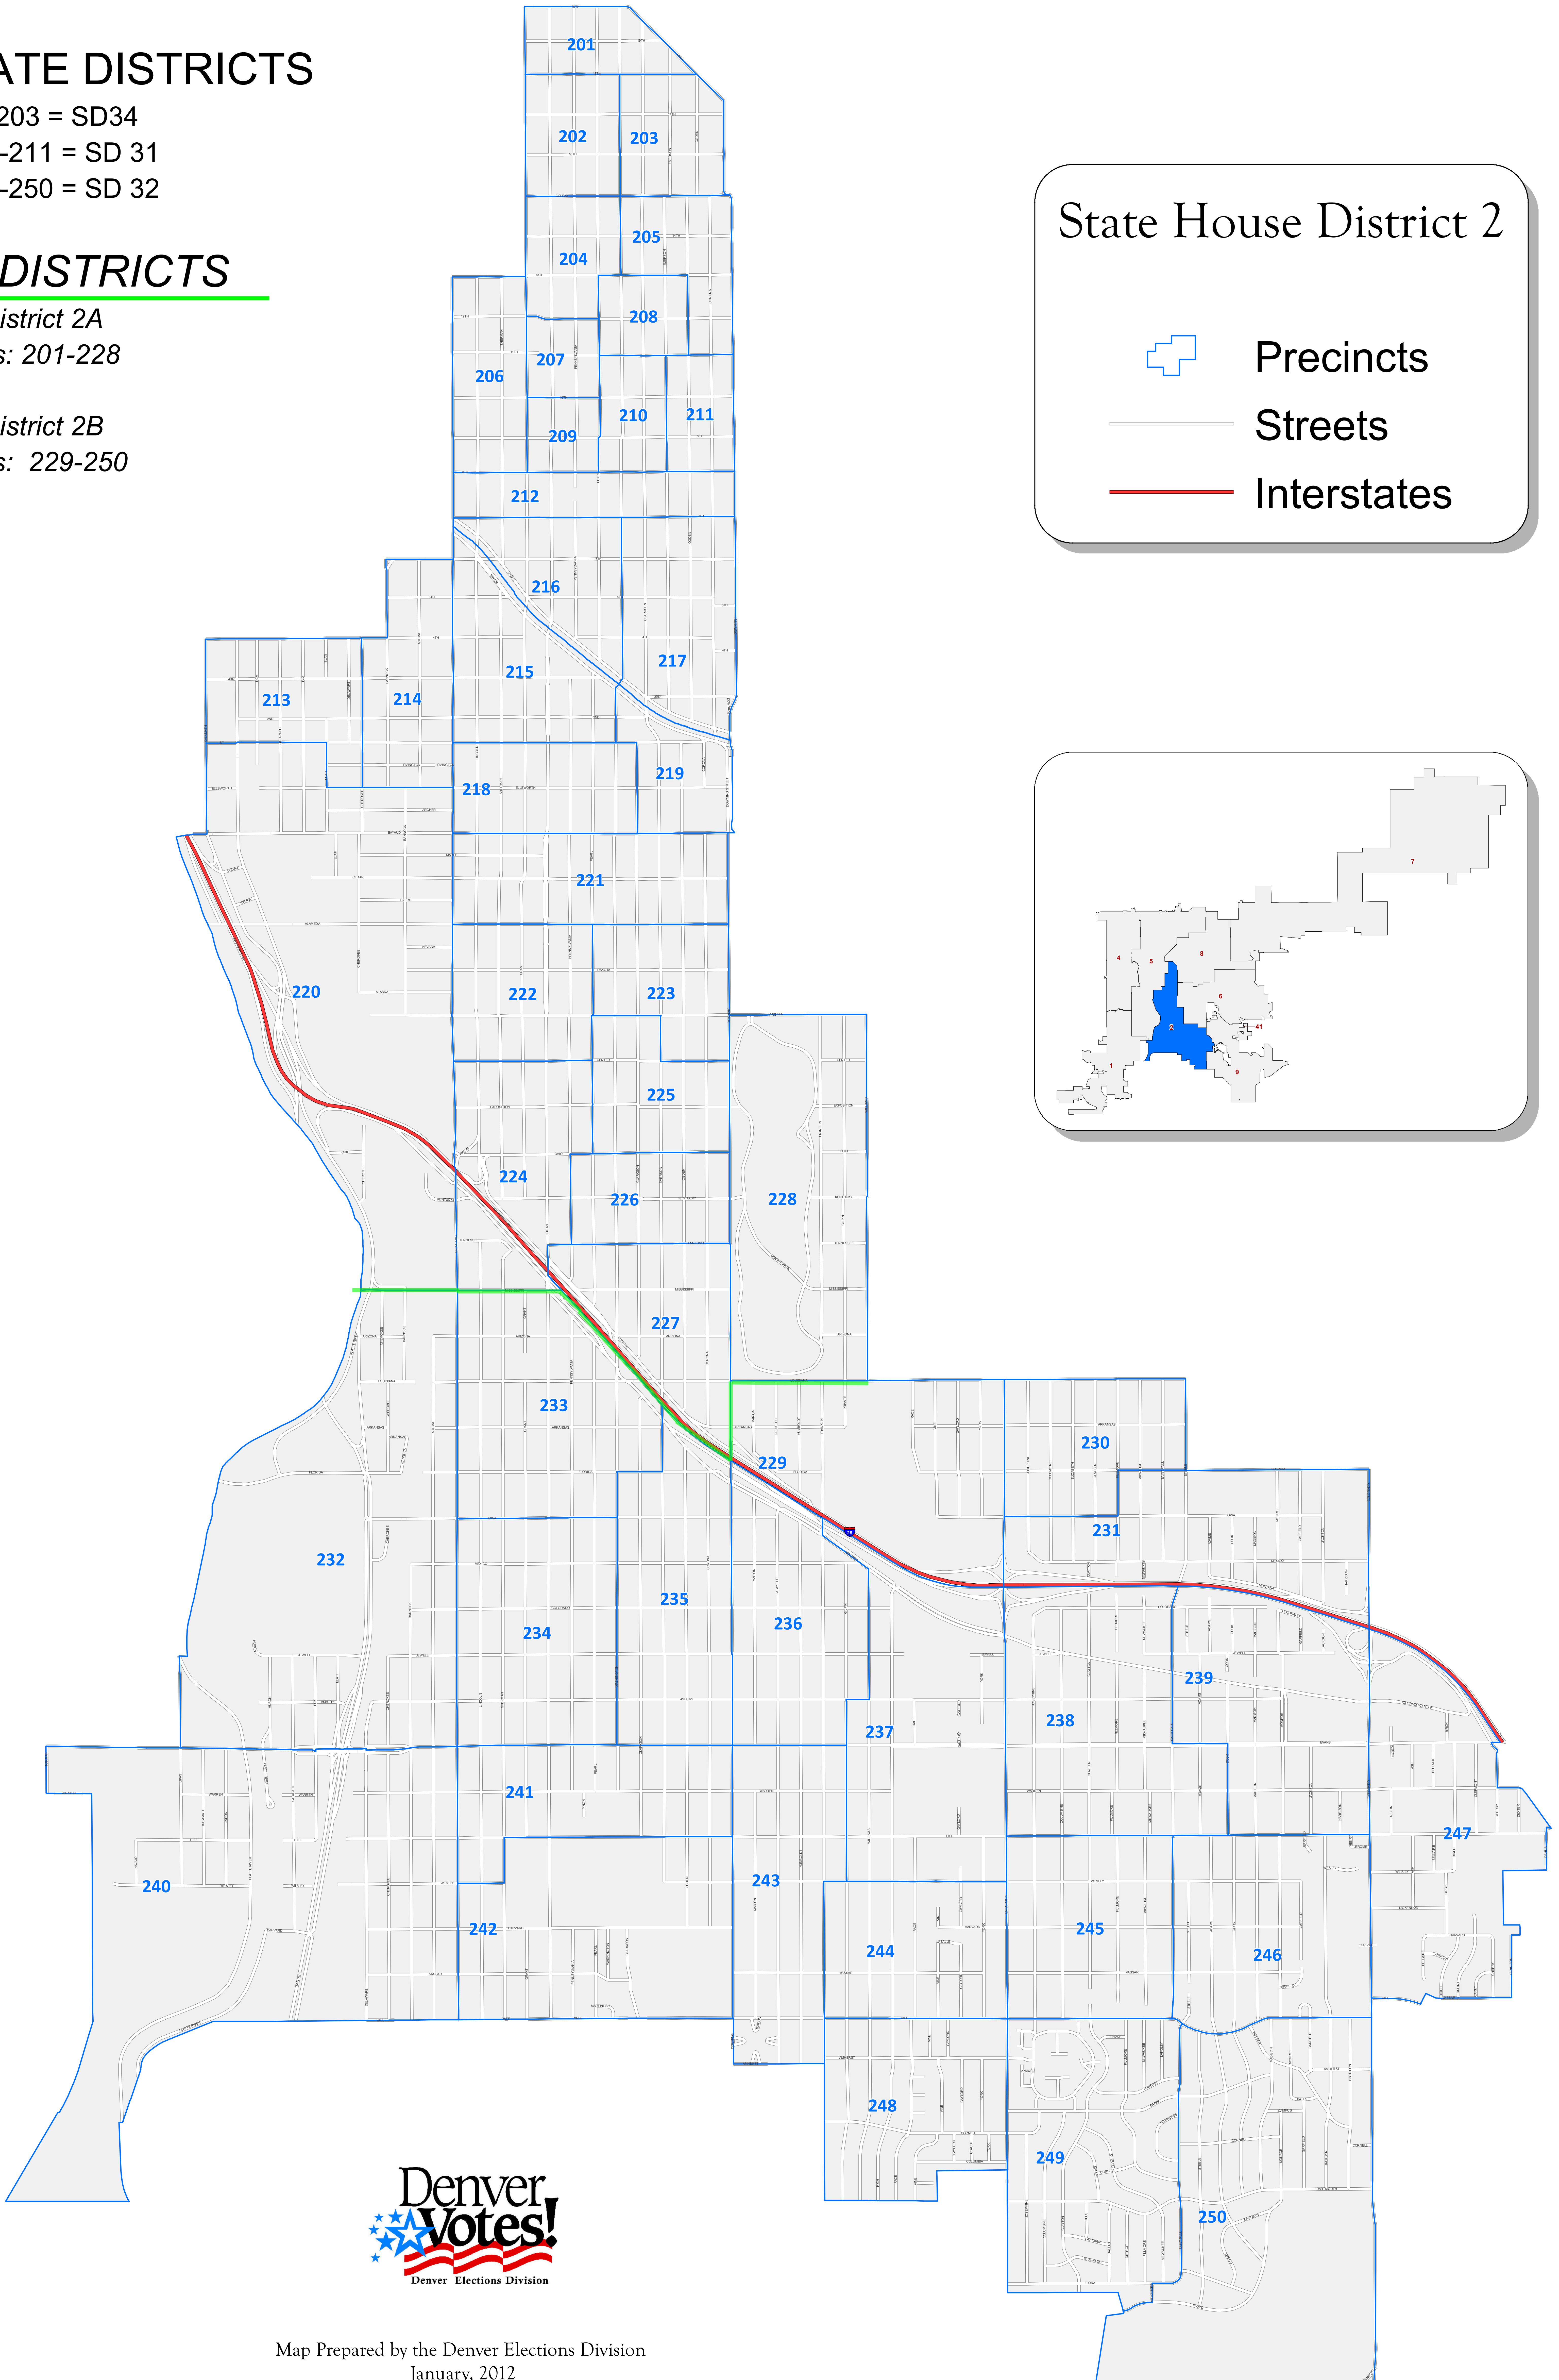

Denver Elections Division

SENATE DISTRICTS

Pct 201-203 = SD34
Pcts 204-211 = SD 31
Pcts 212-250 = SD 32

SUB DISTRICTS

House District 2A
Precincts: 201-228

House District 2B
Precincts: 229-250

State House District 2

-  Precincts
-  Streets
-  Interstates